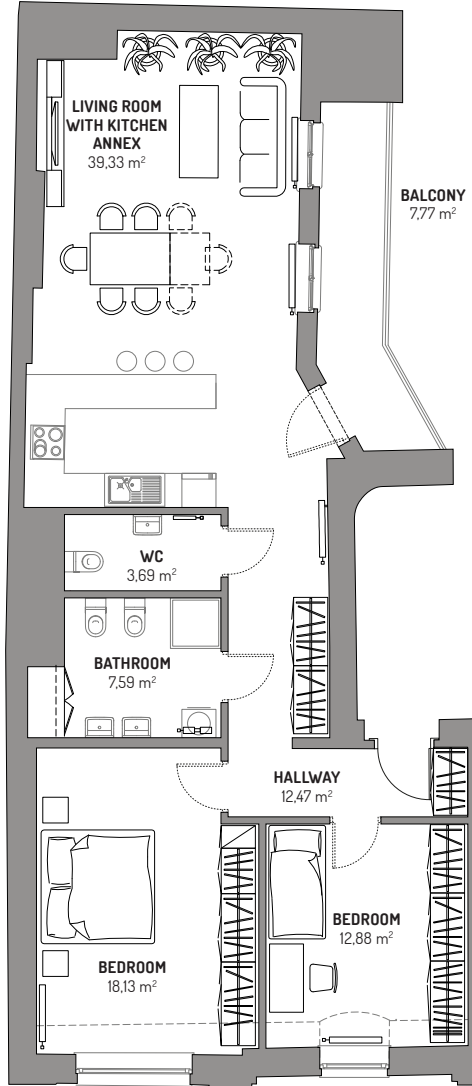

— M14 —

3 room apartment | 4th floor | 94,09 m²

M14 | APARTMENT | 4TH FLOOR

Living room with kitchen annex	39,33 m ²
Bedroom	18,13 m ² (20,20 m ²)*
Bedroom	12,88 m ² (13,94 m ²)*
Hallway	12,47 m ²
Bathroom	7,59 m ²
WC	3,69 m ²
Useable area	94,09 m ²
Floor area	97,22 m ²
Balcony area	7,77 m ²

* floor area