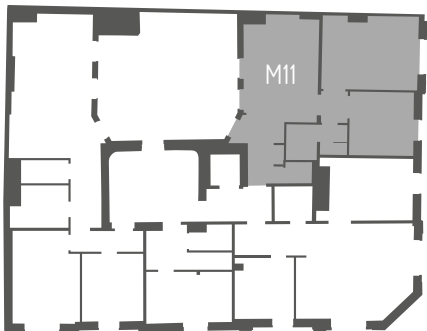

— M11 —

3 room apartment | 4th floor | 79,59 m²

M11 | APARTMENT | 4TH FLOOR

Corridor	4,71 m ²
Living room with kitchen annex	30,02 m ²
Bedroom	20,92 m ²
Bedroom	12,63 m ²
Hallway	2,83 m ²
Bathroom	6,58 m ²
WC	1,90 m ²
Useable area	79,59 m²
Balcony	9,60 m ²