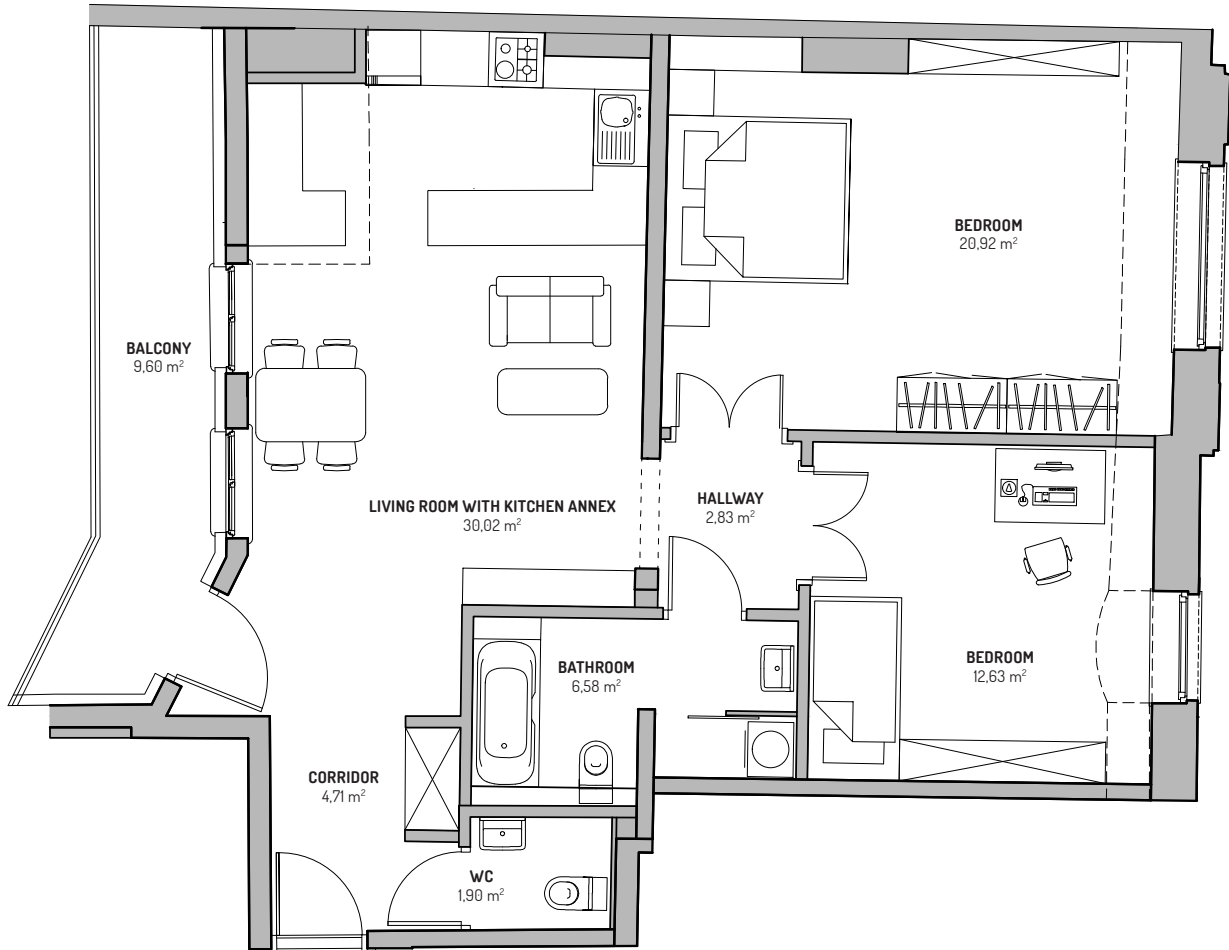

— M11 —

3 room apartment | 4th floor | 79,59 m²

M11 | APARTMENT | 4TH FLOOR

Corridor	4,71 m ²
Living room with kitchen annex	30,02 m ²
Bedroom	20,92 m ²
Bedroom	12,63 m ²
Hallway	2,83 m ²
Bathroom	6,58 m ²
WC	1,90 m ²
Useable area	79,59 m²
Balcony	9,60 m ²