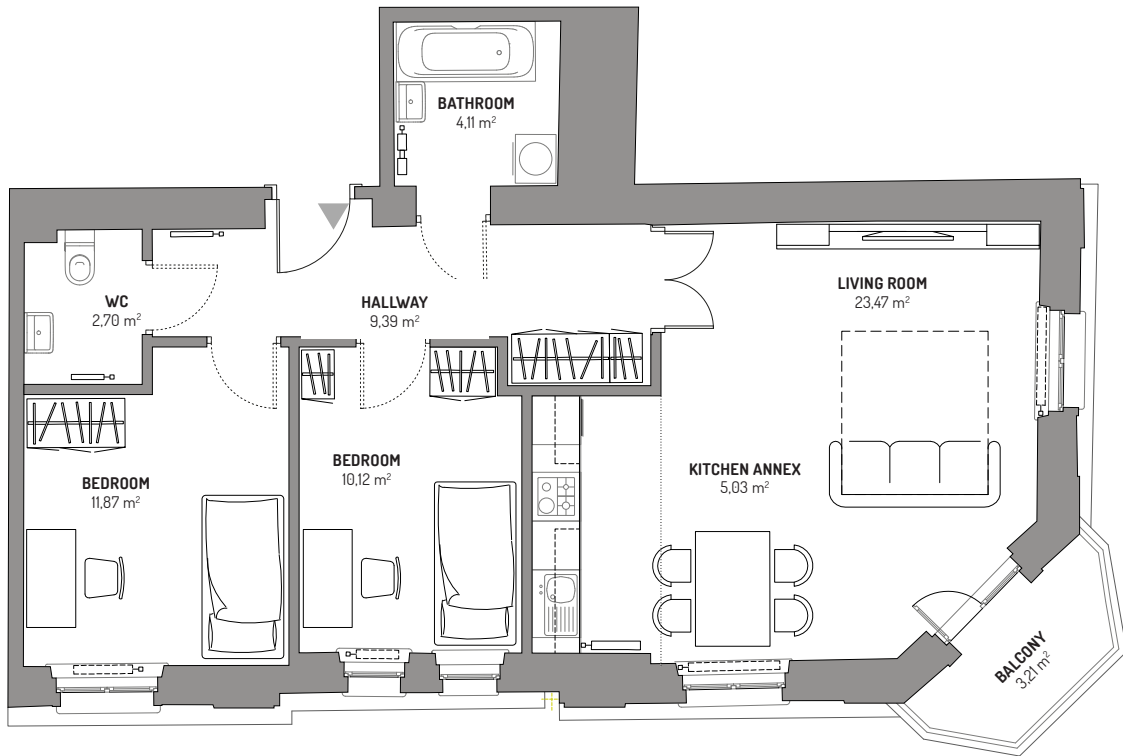

— M8 —

3 room apartment | 3rd floor | 66,69 m²

M8 | APARTMENT | 3RD FLOOR

Living room	23,47 m ²
Bedroom	11,87 m ²
Bedroom	10,12 m ²
Kitchen annex	5,03 m ²
Hallway	9,39 m ²
Bathroom	4,11 m ²
WC	2,70 m ²
Useable area	66,69 m²
Balcony	3,21 m ²