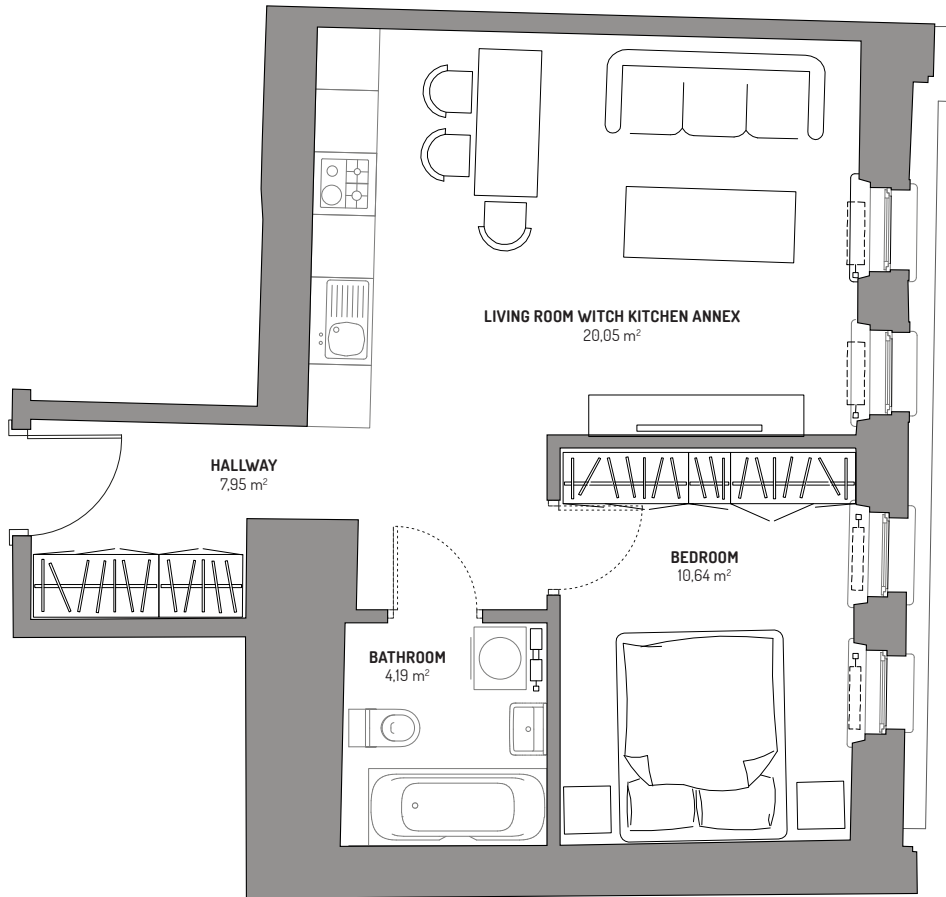

— M7 —

2 room apartment | 3rd floor | 42,83 m²

M7 | APARTMENT | 3RD FLOOR

Living room with kitchen annex	20,05 m ²
Bedroom	10,64 m ²
Hallway	7,95 m ²
Bathroom	4,19 m ²
Useable area	42,83 m²