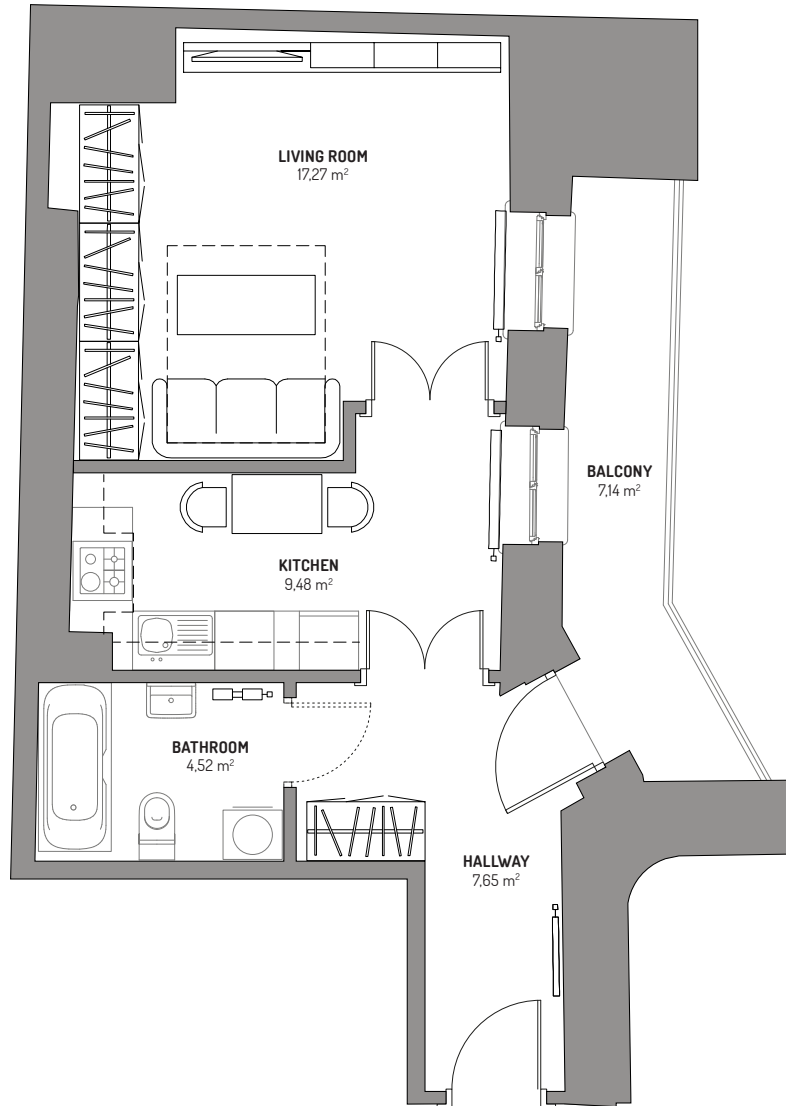

— M5 —

1 room apartment | 2<sup>nd</sup> floor | 38,92 m<sup>2</sup>

**M5 | APARTMENT | 2<sup>ND</sup> FLOOR**

Living room	17,27 m <sup>2</sup>
Kitchen	9,48 m <sup>2</sup>
Hallway	7,65 m <sup>2</sup>
Bathroom	4,52 m <sup>2</sup>
<b>Useable area</b>	<b>38,92 m<sup>2</sup></b>
Balcony	7,14 m <sup>2</sup>