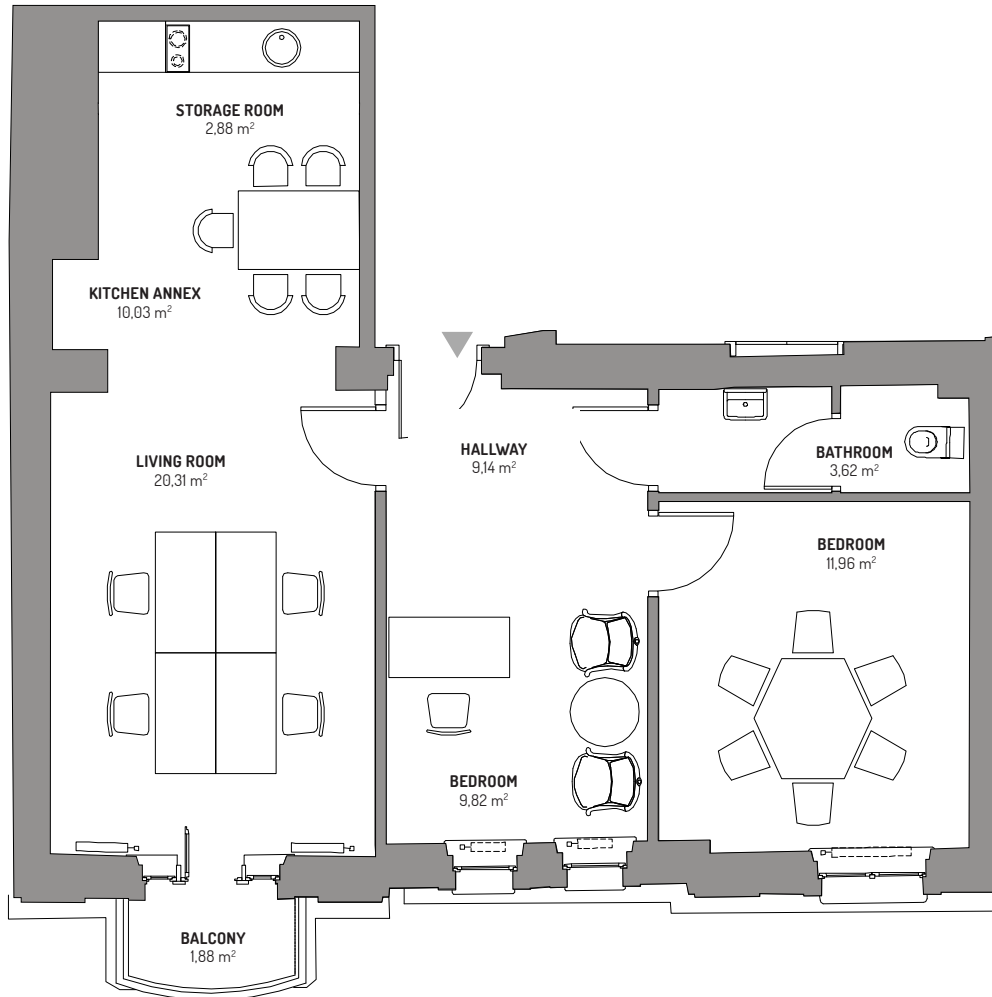

— M4 —

3 room apartment | 2nd floor | 67,76 m²

M4 | APARTMENT | 2ND FLOOR

Living room	20,31 m ²
Bedroom	11,96 m ²
Bedroom	9,82 m ²
Kitchen annex	10,03 m ²
Hallway	9,14 m ²
Bathroom	3,62 m ²
Storage room	2,88 m ²
Useable area	67,76 m²
Balcony	1,88 m ²