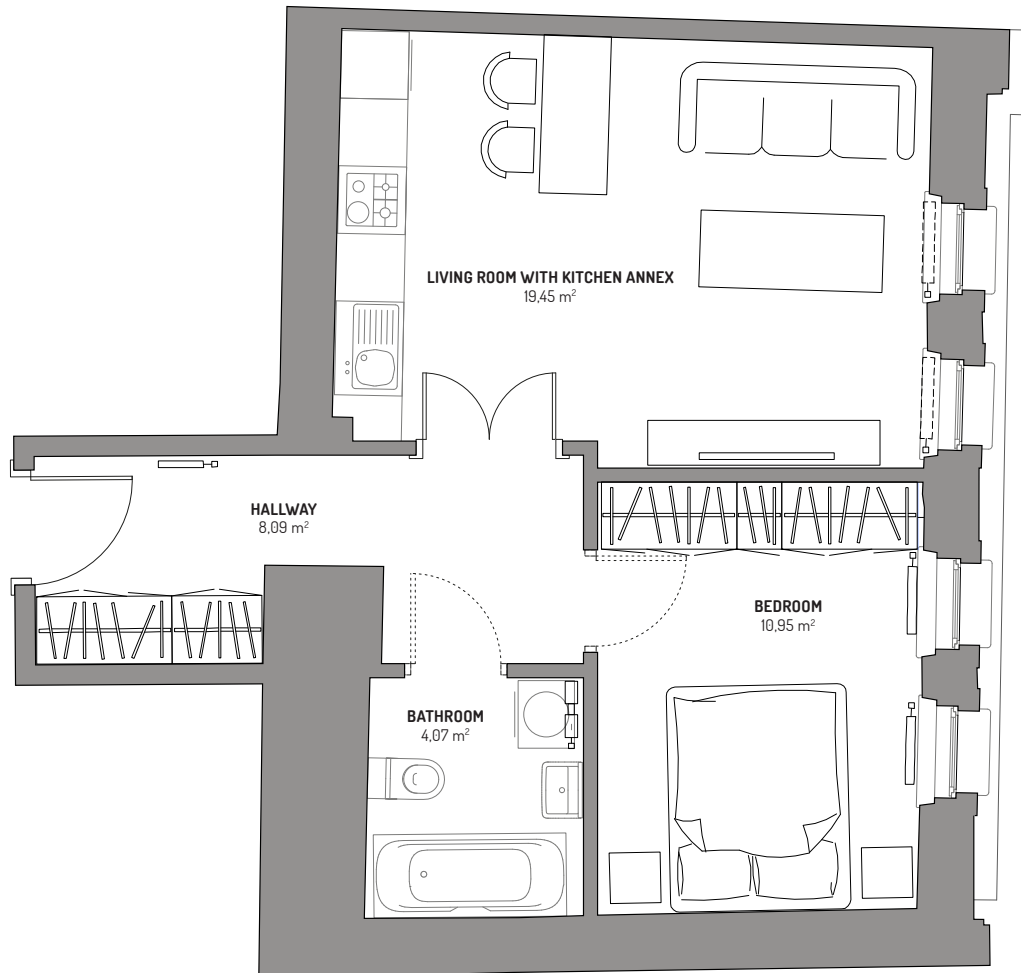

— M2 —

2 room apartment | 2nd floor | 42,56 m²

M2 | APARTMENT | 2ND FLOOR

Living room with kitchen annex	19,45 m ²
Bedroom	10,95 m ²
Hallway	8,09 m ²
Bathroom	4,07 m ²
Useable area	42,56 m²