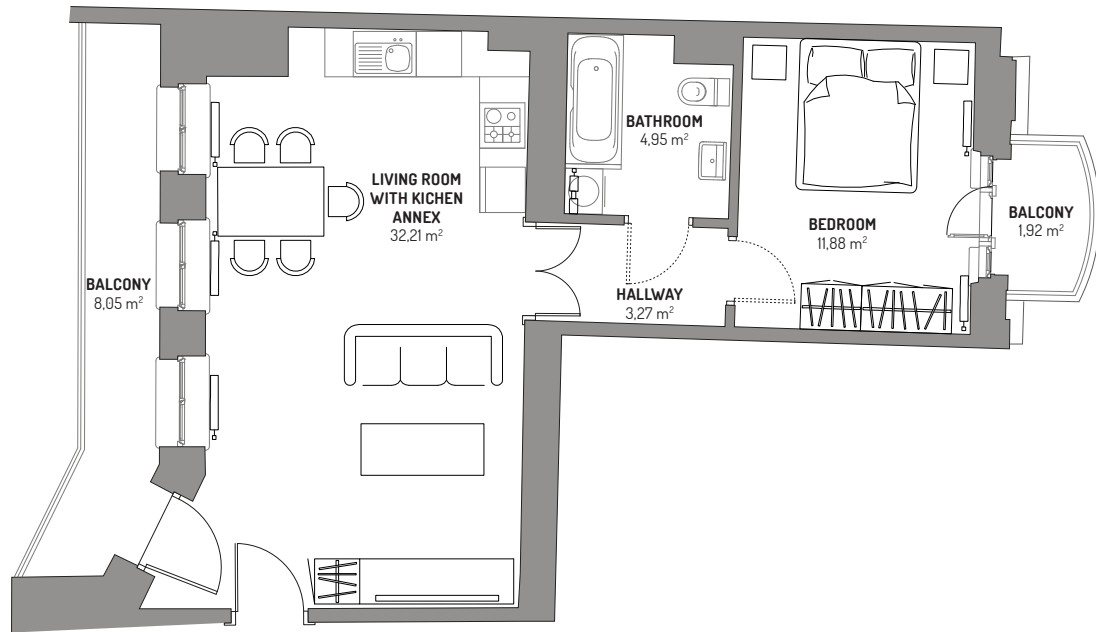

— M1 —

2 room apartment | 2nd floor | 52,31 m²

M1 | APARTMENT | 2ND FLOOR

Living room with kitchen annex	32,21 m ²
Bedroom	11,88 m ²
Hallway	3,27 m ²
Bathroom	4,95 m ²
Useable area	52,31 m²
Balcony	8,05 m ²
Balcony	1,92 m ²