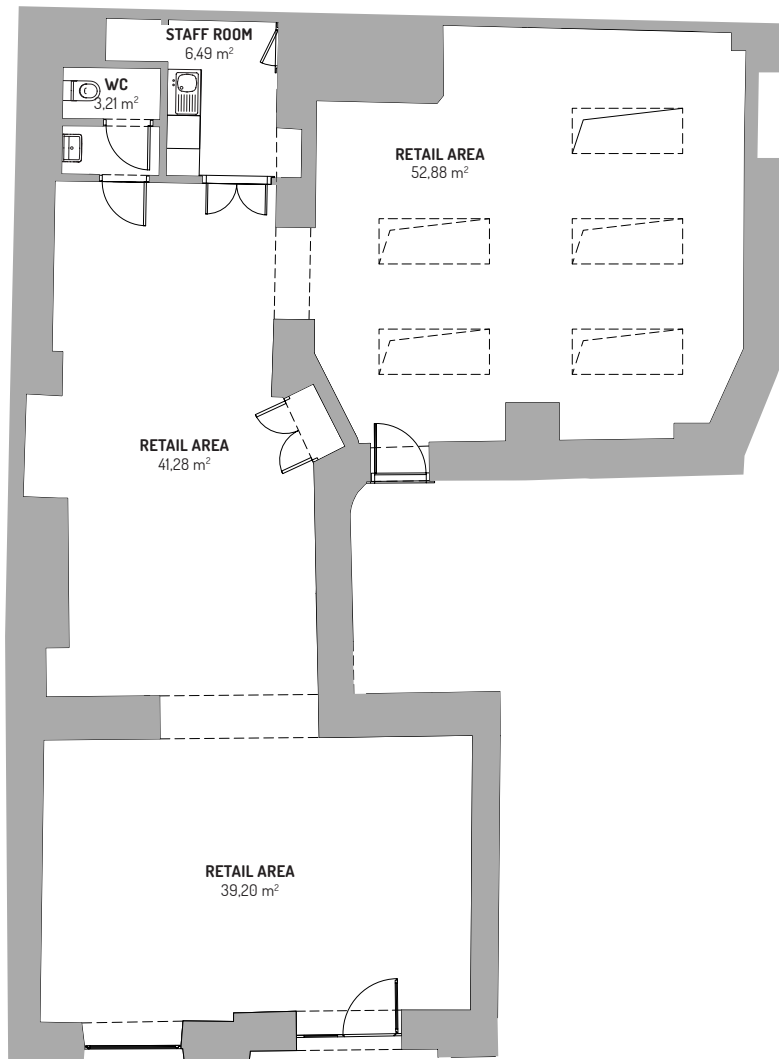

— U0.1 —

Retail unit | ground floor | 143,06 m<sup>2</sup>

U0.1 | RETAIL UNIT | GROUND FLOOR

Retail area	52,88 m <sup>2</sup>
-------------	----------------------

Retail area	41,28 m <sup>2</sup>
-------------	----------------------

Retail area	39,20 m <sup>2</sup>
-------------	----------------------

Staff room	6,49 m <sup>2</sup>
------------	---------------------

WC	3,21 m <sup>2</sup>
----	---------------------

Useable area	143,06 m <sup>2</sup>
--------------	-----------------------